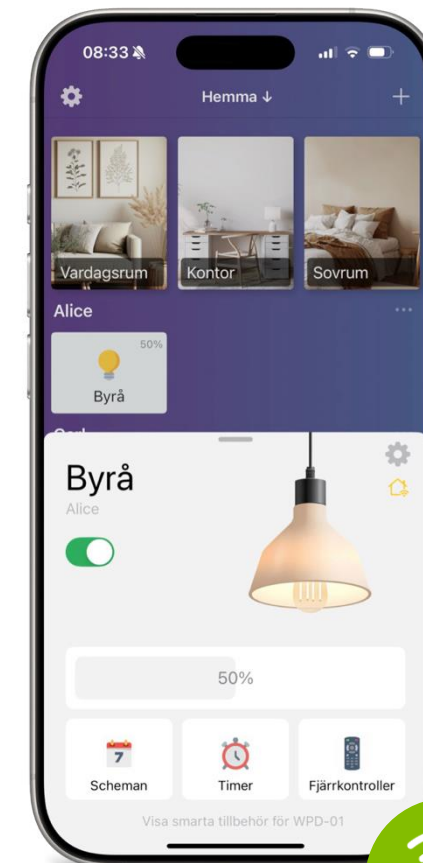

SYSTEM NEXA 2

WBD-01

Smart inbyggnad, dimmer

- Dimmer for fixed installation
- Easy to install and use
- App control, even remotely (Wi-Fi)
- Works with remotes and sensors from System Nexa
- Scheduling, timers, and sunrise/sunset control
- Voice control (Google Assistant)
- Vacation mode, randomly turns lights on and off
- On/off button on the plug
- Shared usage, let multiple people control the home
- Two-way communication always provides the current status in the app, regardless of who is in control.

Safety is important! Therefore, all data stays in Sweden, with local servers for faster and safer handling.

PROTOCOL
Wi-Fi 2,4 GHz /
System Nexa (433,92 MHz)

POWER SUPPLY
220–240 V~50Hz

MAX LOAD
3-250W Incandescent lamp /
3-75W LED

POWER CONSUMPTION
<0,5 W standby

IP CLASSIFICATION
IP20

DIMENSIONS (WxHxD)
47 x 47 x 18 mm

DIMENSIONS PACKAGING (WxHxD)
60 x 70 x 40 mm

A QUANTITY IN CARTON
5/120

ITEM NUMBER
16105

EAN
7330545161052

E-NUMBER (SV)
1361069